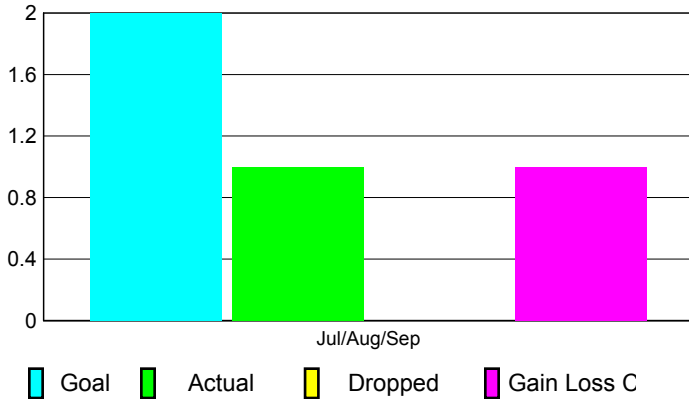

2010-2011 GMT Reports for District (or Undistricted) **District 324E5**

GMT: Adv K G RAMA KRISHNA MUR

Location: INDIA

GMT CA: 6

CLUBS

Club Results
2010-2011

Clubs
2009-2010

Month	New Club Goal	Actual New Clubs	Actual Dropped Clubs	Gain/Loss of Clubs	Gain/Loss of Clubs
Jul/Aug/Sep	2	1	0	1	0
Totals	2	1	0	1	0

Club Results 2010-2011

Goal, New, Dropped, Gain/Loss

Comparison of Club Gain/Loss

Current Year Compared to the Previous Year

YTD Status Quo Clubs 2010-2011

Status Quo Clubs Compared to Status Quo Members

MEMBERSHIP