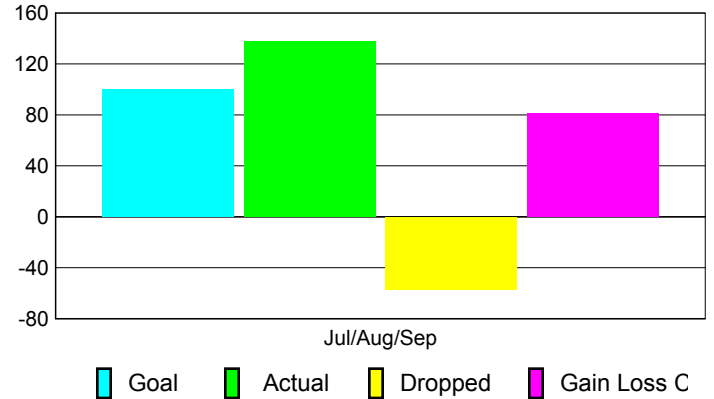

Membership Results 2010-2011

Goal, New, Dropped, Gain/Loss

Comparison of Membership Gain/Loss

Current Year Compared to the Previous Year